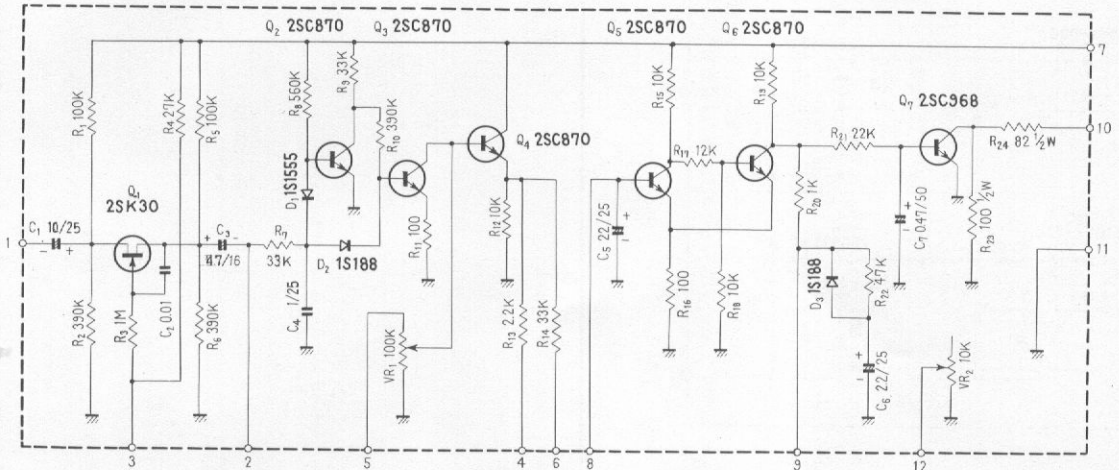

MUTING UNIT

MUTING UNIT
AWM - 007