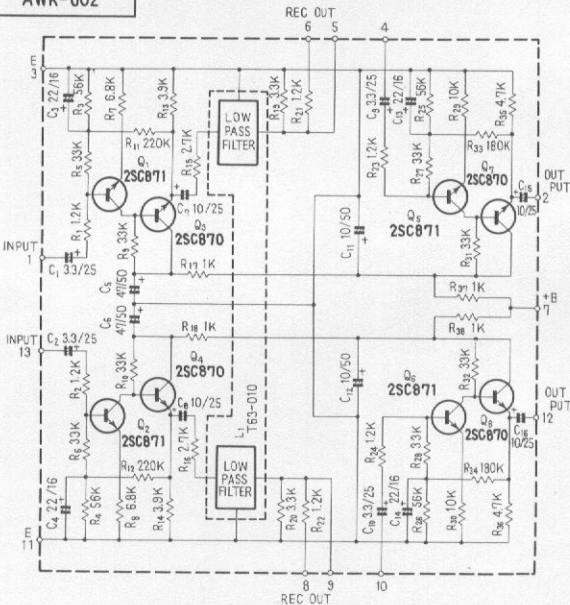

AF UNIT

AF UNIT
AWK-002