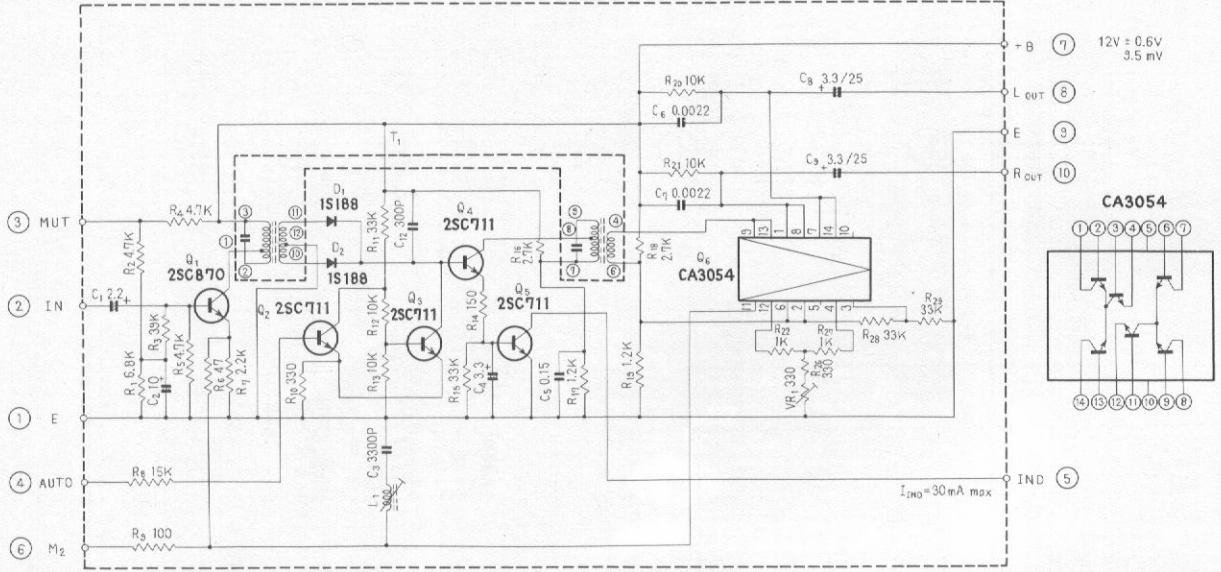

MPX UNIT

MPX UNIT

W13-028