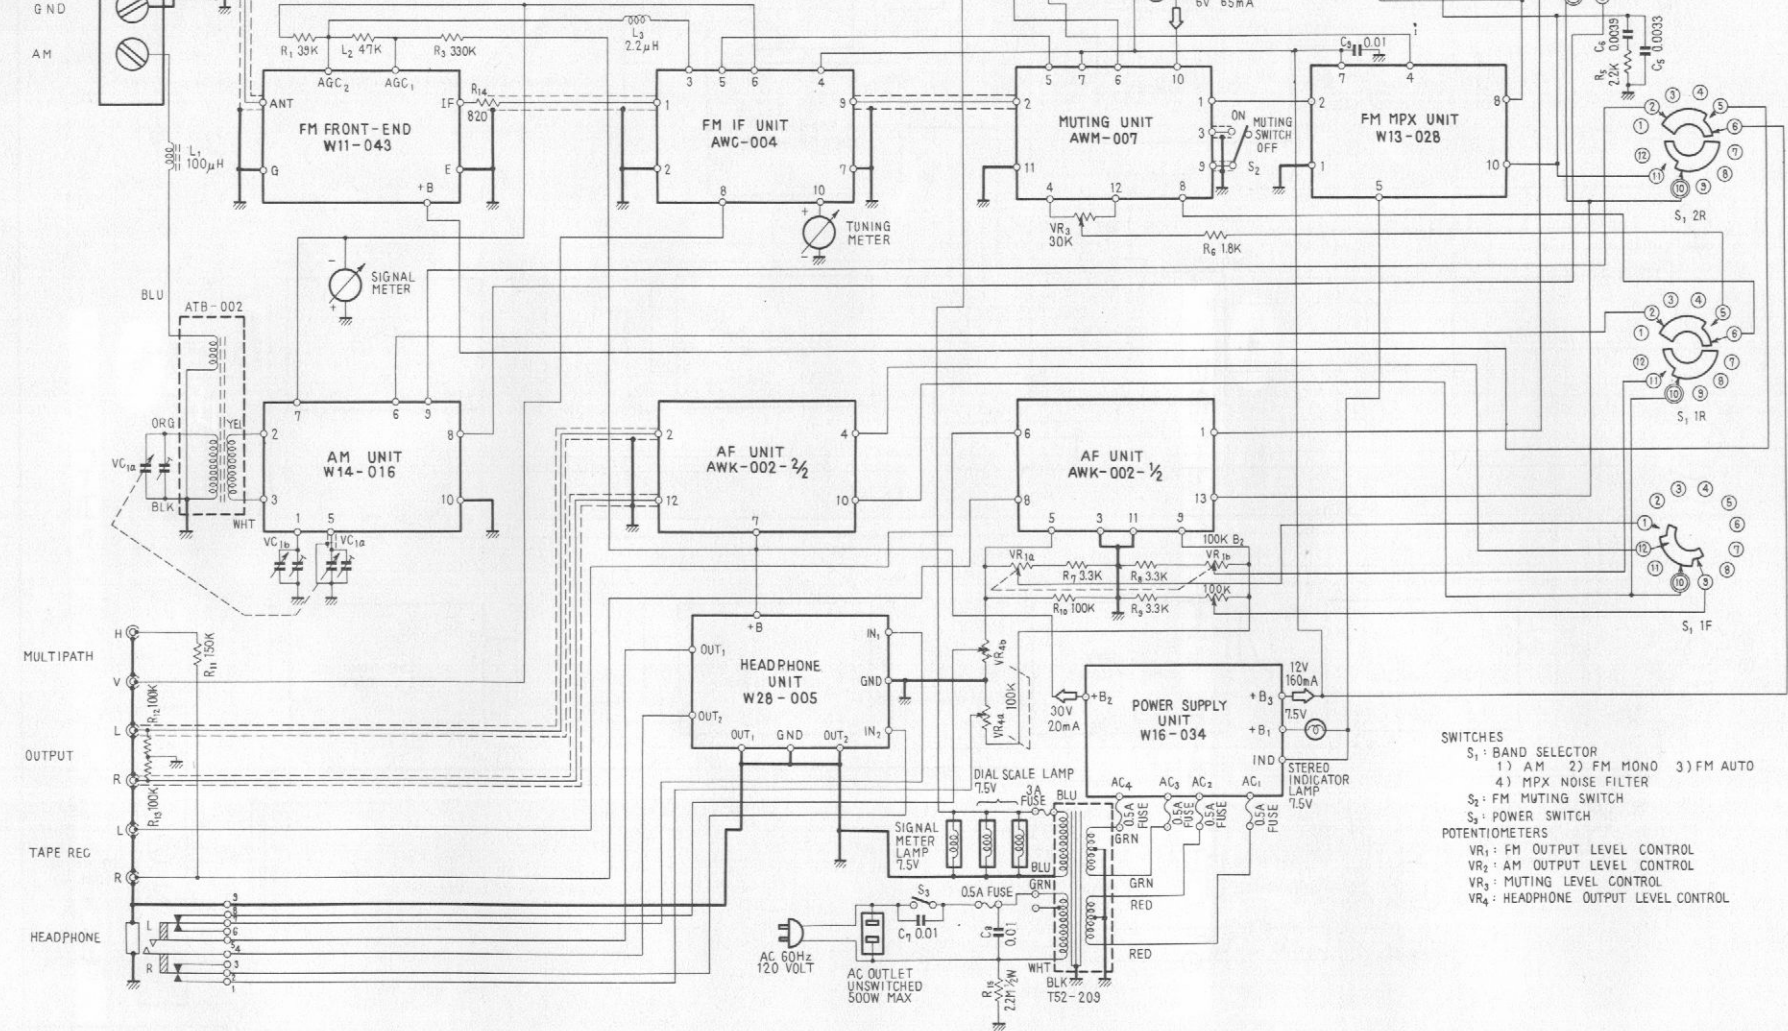

S₂ : FM MUTING SWITCH
S₃ : POWER SWITCH

POTENTIOMETERS

VR₁ : FM OUTPUT LEVEL CONTROL
VR₂ : AM OUTPUT LEVEL CONTROL
VR₃ : MUTING LEVEL CONTROL
VR₄ : HEADPHONE OUTPUT LEVEL CONTROL

SWITCHES

S₁ : BAND SELECTOR
1) AM 2) FM MONO 3) FM AUTO
4) MPX NOISE FILTER