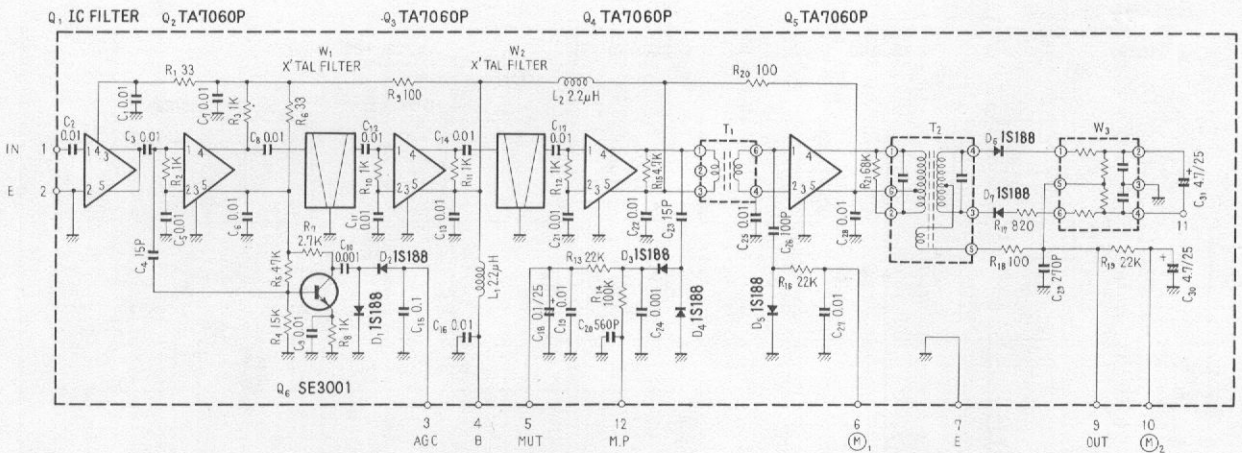

FM IF UNIT

FM IF UNIT
AWC-004