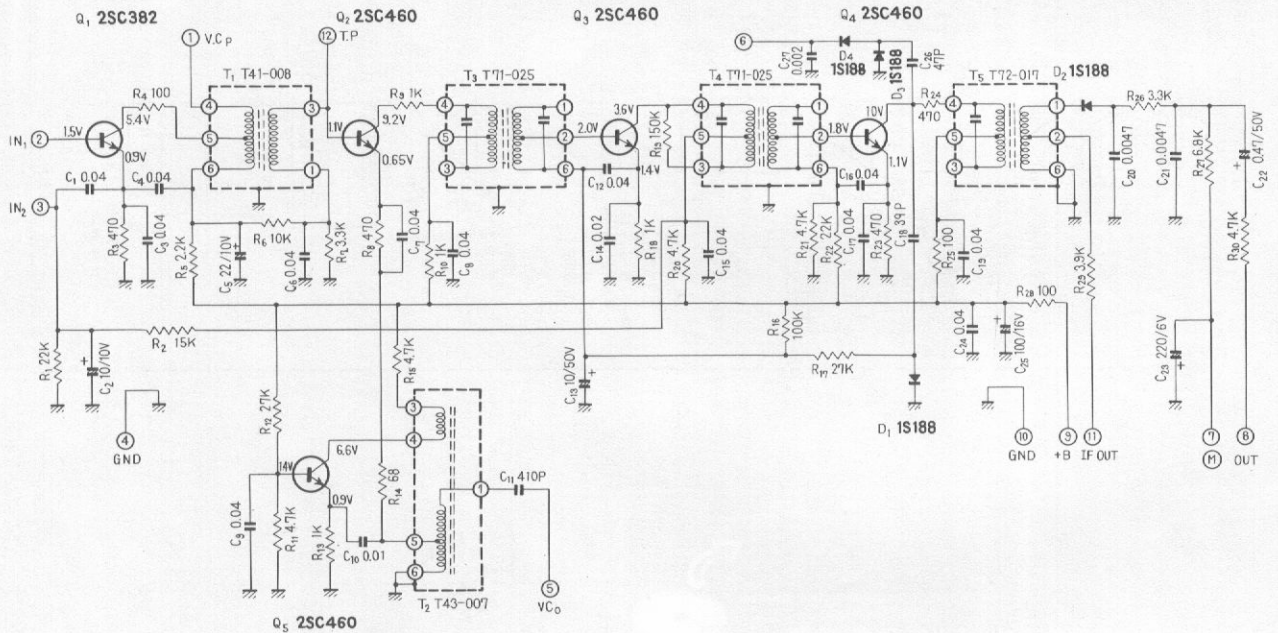

AM TUNER UNIT

AM TUNER UNIT

W14-016