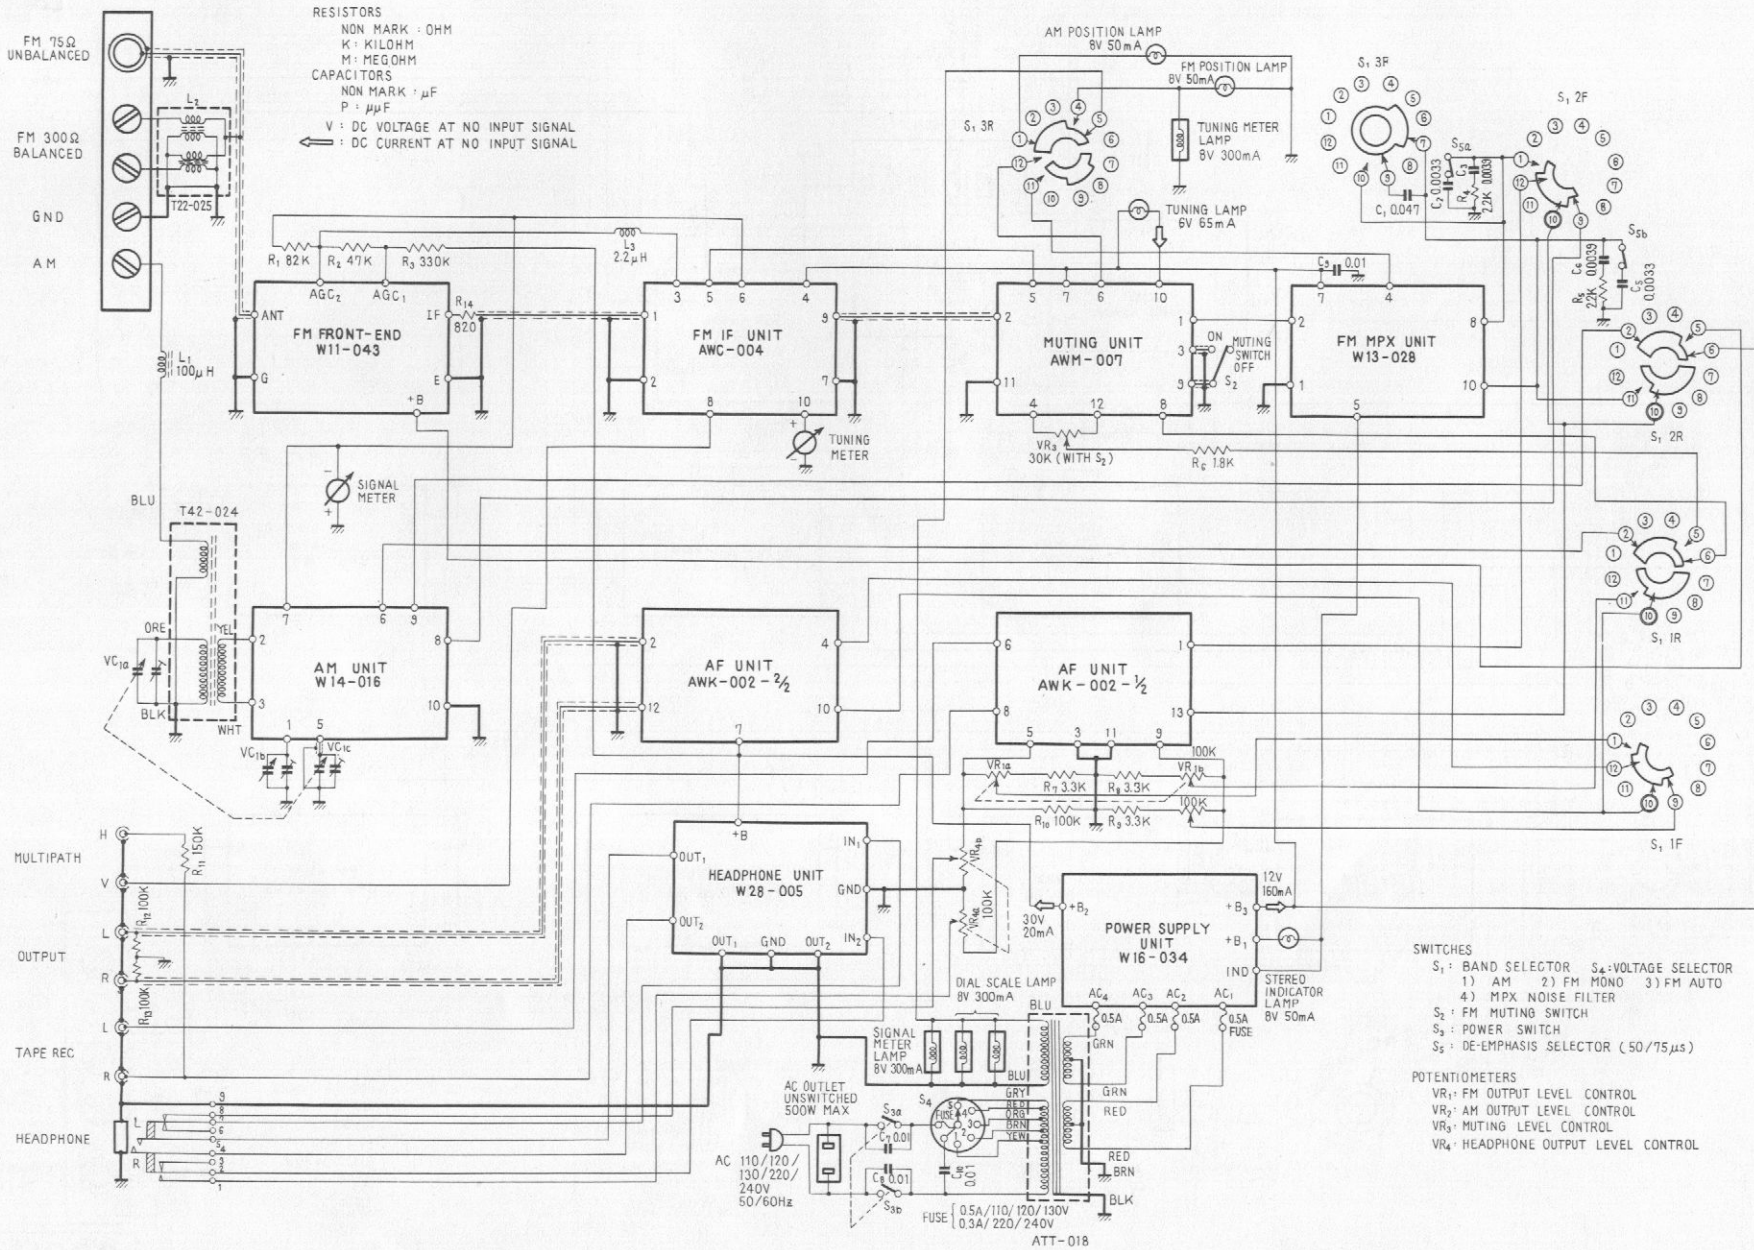

RESISTORS
NON MARK : OHM
K : KILOHM
M : MEGOHM
CAPACITORS
NON MARK : μF
P : μμF
V : DC VOLTAGE AT NO INPUT SIGNAL
← : DC CURRENT AT NO INPUT SIGNAL

SWITCHES
S₁ : BAND SELECTOR S₄ : VOLTAGE SELECTOR
1) AM 2) FM MONO 3) FM AUTO
4) MPX NOISE FILTER
S₂ : FM MUTING SWITCH
S₃ : POWER SWITCH
S₅ : DE-EMPHASIS SELECTOR (50/75 μs)

POTENTIOMETERS
VR₁ : FM OUTPUT LEVEL CONTROL
VR₂ : AM OUTPUT LEVEL CONTROL
VR₃ : MUTING LEVEL CONTROL
VR₄ : HEADPHONE OUTPUT LEVEL CONTROL

ATT-018