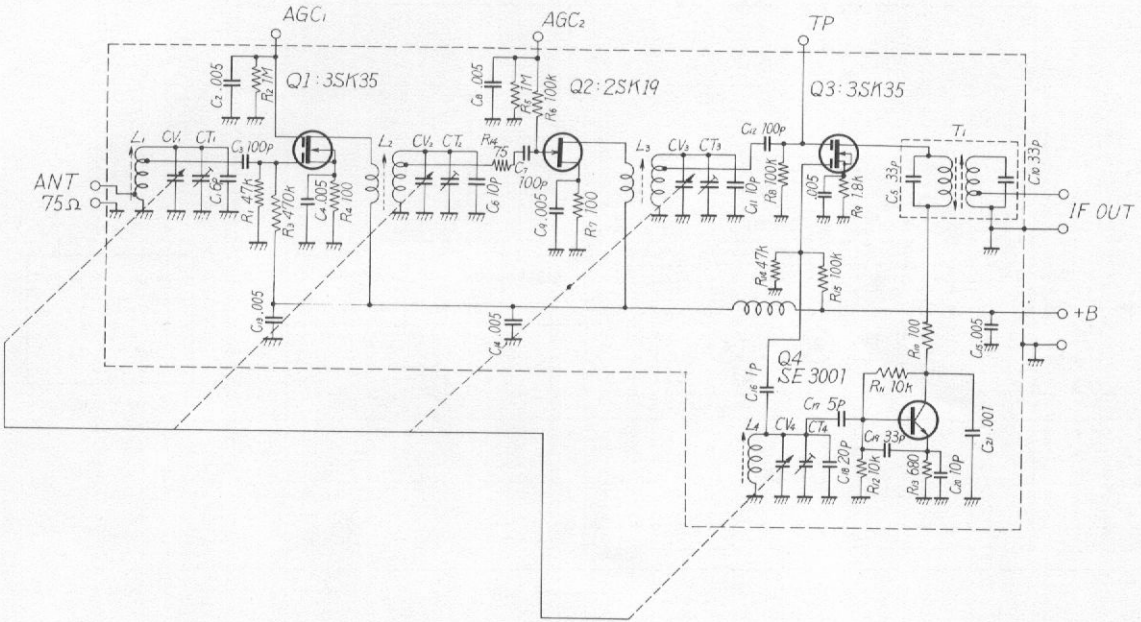

FM FRONT END

FM FRONT END
W11-043
AWB-005
FTZ approved